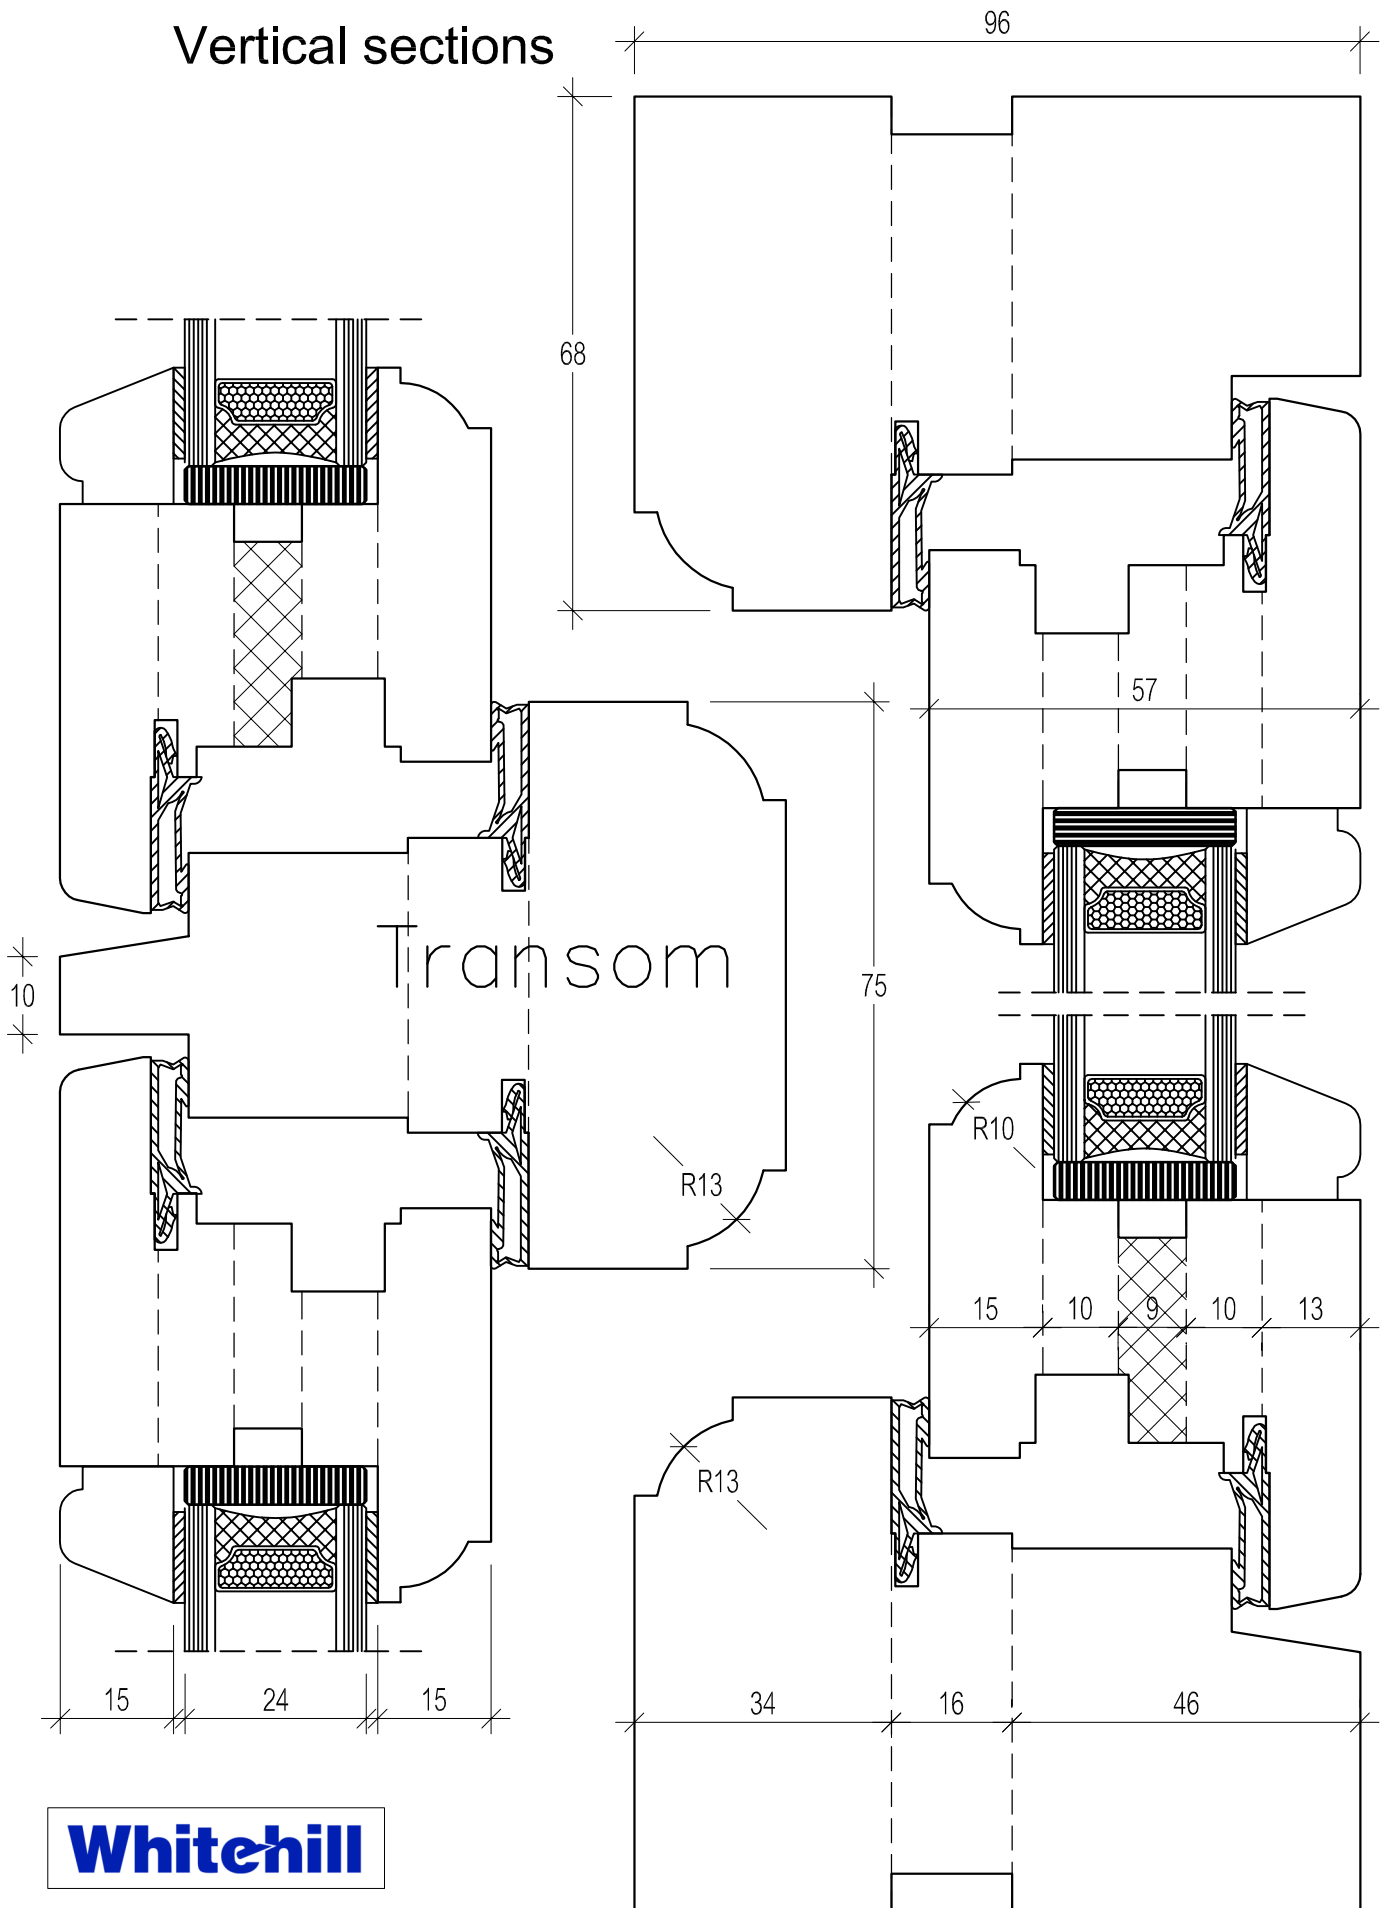

HP Flush window system

Vertical sections

Whitehill

HP Flush window system Mullion

HP Flush window system

Horizontal sections

96mm Frame profile

We can manufacture for all machines, Diameters or Bore. Please contact us.

Single Tenon 96mm Frame

Single Tenon or Combe Joint

Combe Joint 96mm Frame

Single Tenon or Combe Joint

Sash profile 57mm Sash

Sash Combe joint 57mm Sash