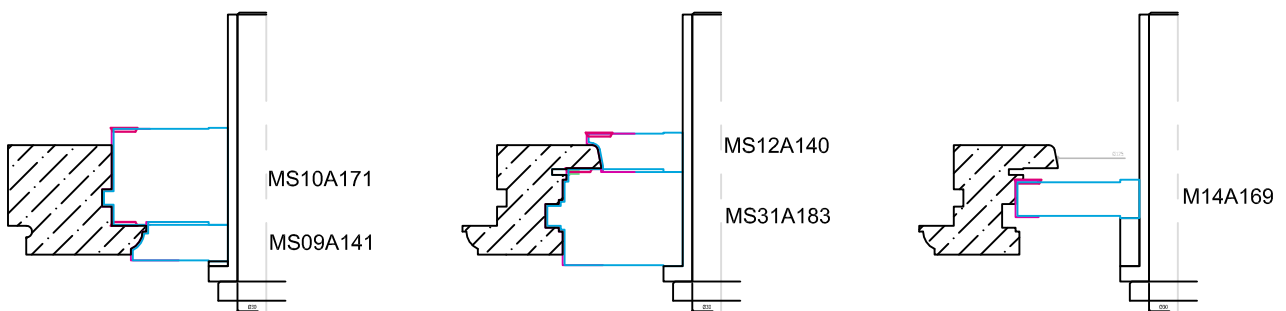

HP Flush window system

Vertical sections

Whitehill

HP Flush window system Mullion

HP Flush window system

Horizontal sections

96mm Frame profile

We can manufacture for all machines, Diameters or Bore. Please contact us.

Single Tenon 96mm Frame

Single Tenon or Combe Joint

Combe Joint 96mm Frame

Single Tenon or Combe Joint

Sash profile 57mm Sash

Sash Combe joint 57mm Sash