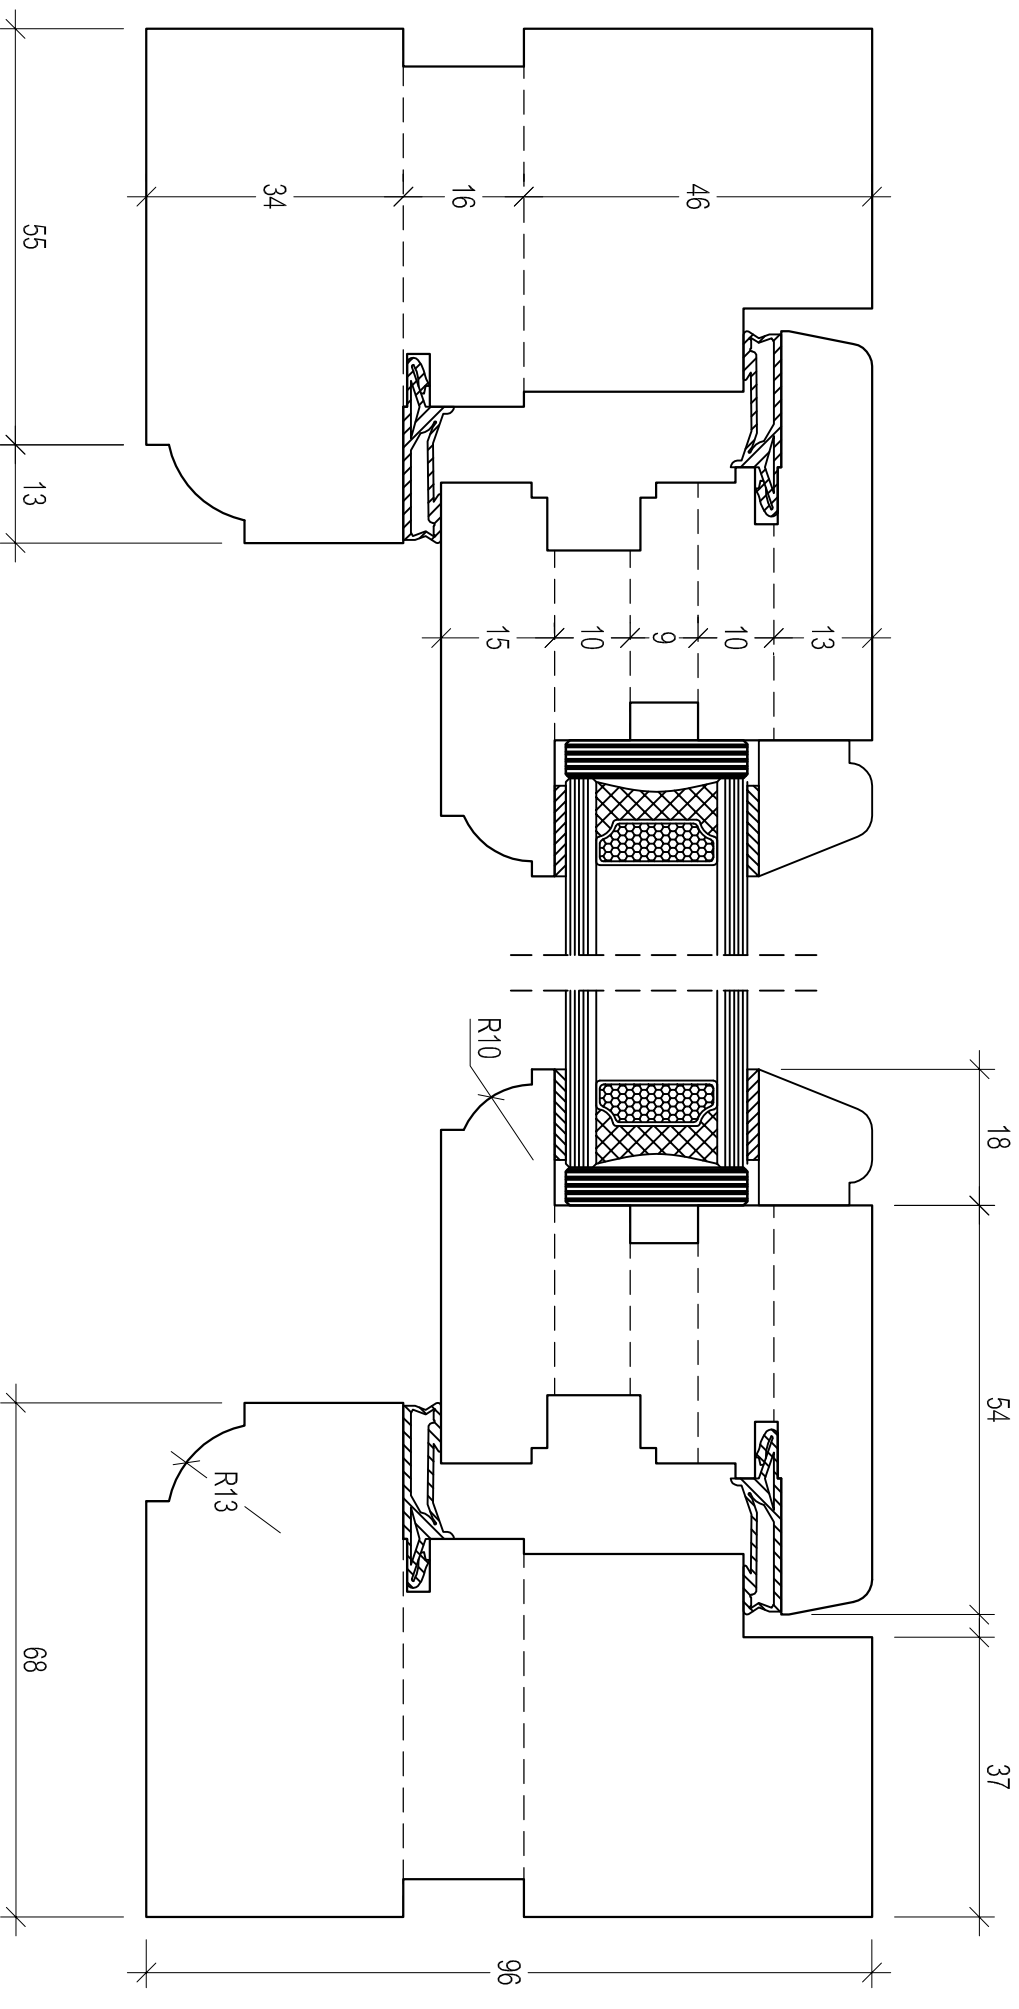

HP Flush window system

Vertical sections

Whitehill

HP Flush window system Mullion

HP Flush window system

Horizontal sections

96mm Frame profile

We can manufacture for all machines, Diameters or Bore. Please contact us.

Single Tenon 96mm Frame

Single Tenon or Combe Joint

Combe Joint 96mm Frame

Single Tenon or Combe Joint

Sash profile 57mm Sash

Sash Combe joint 57mm Sash