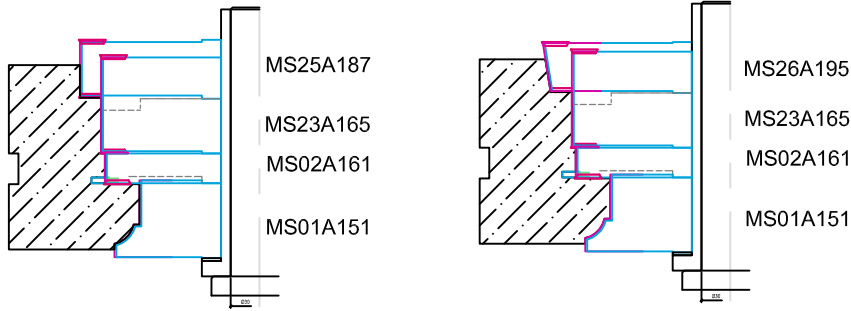

HP Flush window system

Vertical sections

Whitehill

HP Flush window system Mullion

HP Flush window system

Horizontal sections

96mm Frame profile

We can manufacture for all machines, Diameters or Bore. Please contact us.

Single Tenon 96mm Frame

Single Tenon or Combe Joint

Combe Joint 96mm Frame

Single Tenon or Combe Joint

Sash profile 57mm Sash

Sash Combe joint 57mm Sash