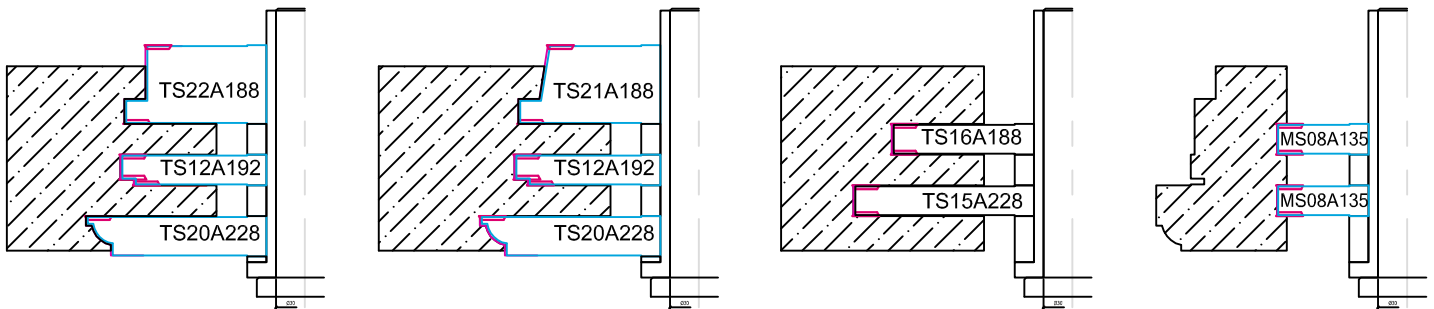

HP Flush window system

Vertical sections

Whitehill

HP Flush window system Mullion

HP Flush window system

Horizontal sections

96mm Frame profile

We can manufacture for all machines, Diameters or Bore. Please contact us.

Single Tenon 96mm Frame

Single Tenon or Combe Joint

Combe Joint 96mm Frame

Single Tenon or Combe Joint

Sash profile 57mm Sash

Sash Combe joint 57mm Sash