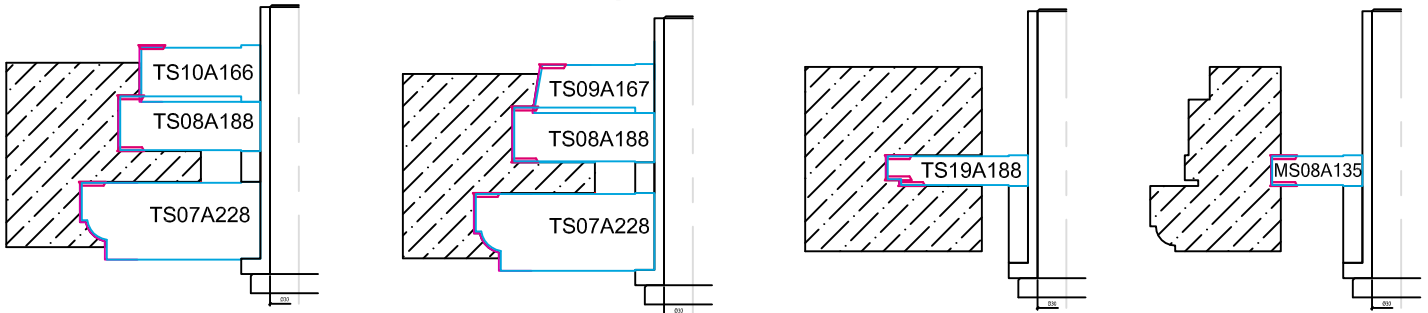

HP Flush window system

Vertical sections

Whitehill

HP Flush window system Mullion

HP Flush window system

Horizontal sections

96mm Frame profile

We can manufacture for all machines, Diameters or Bore. Please contact us.

Single Tenon 96mm Frame

Single Tenon or Combe Joint

Combe Joint 96mm Frame

Single Tenon or Combe Joint

Sash profile 57mm Sash

Sash Combe joint 57mm Sash