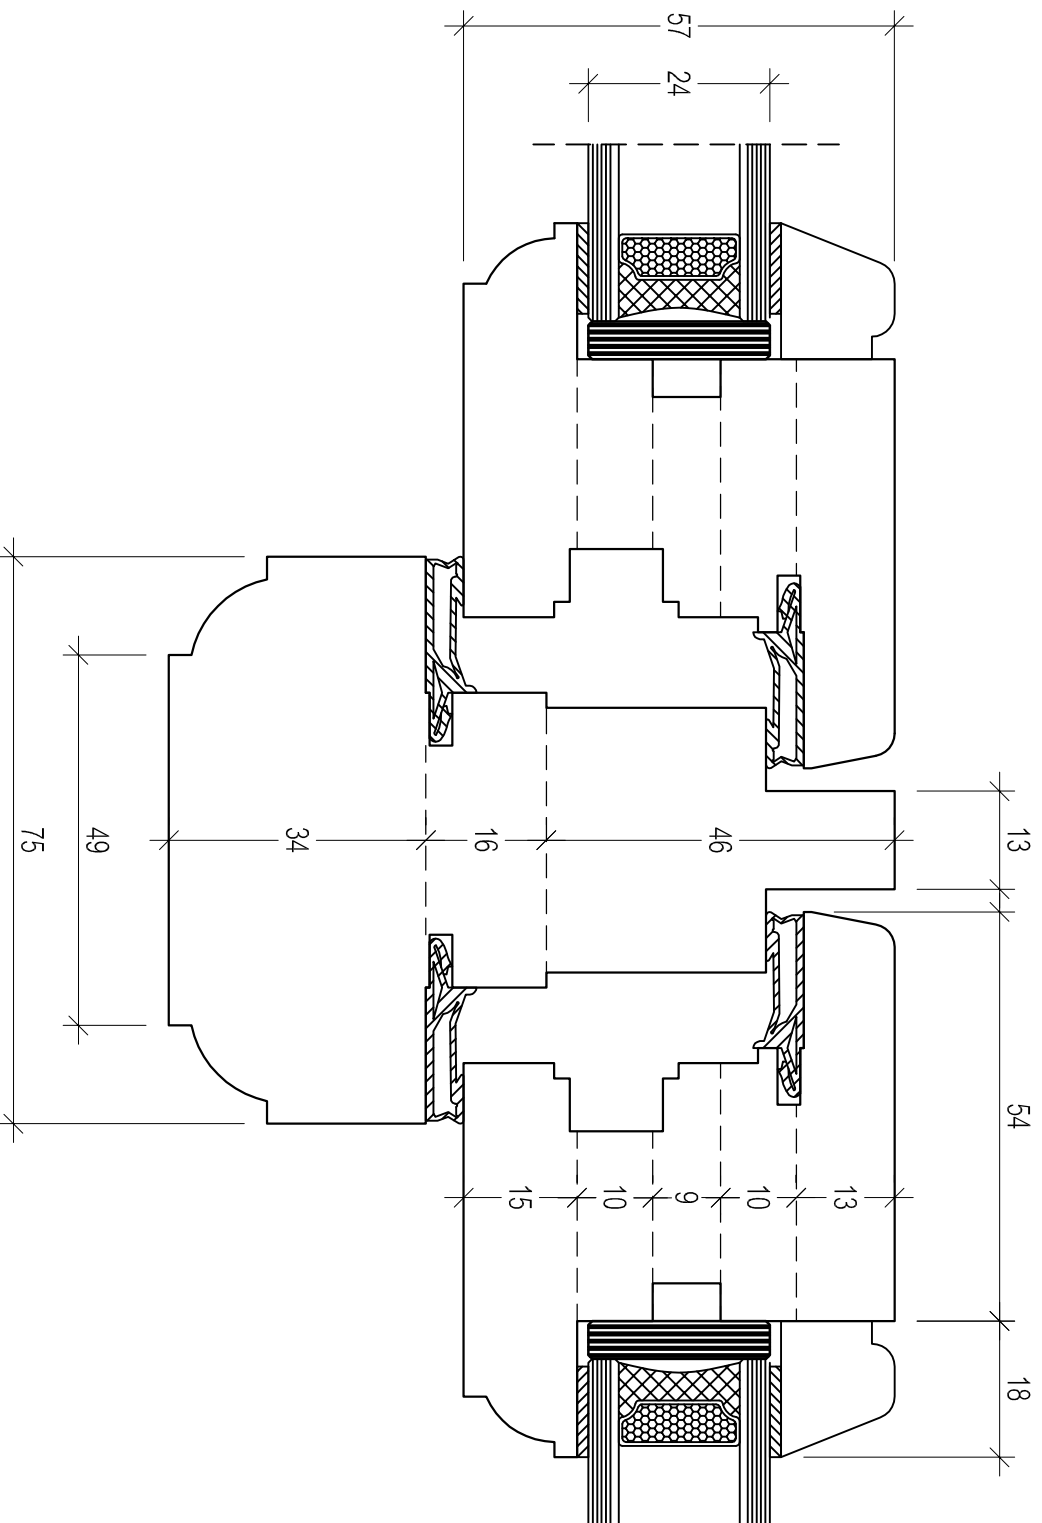

HP Flush window system

Vertical sections

Whitehill

HP Flush window system Mullion

HP Flush window system

Horizontal sections

96mm Frame profile

We can manufacture for all machines, Diameters or Bore. Please contact us.

Single Tenon 96mm Frame

Single Tenon or Combe Joint

Combe Joint 96mm Frame

Single Tenon or Combe Joint

Sash profile 57mm Sash

Sash Combe joint 57mm Sash